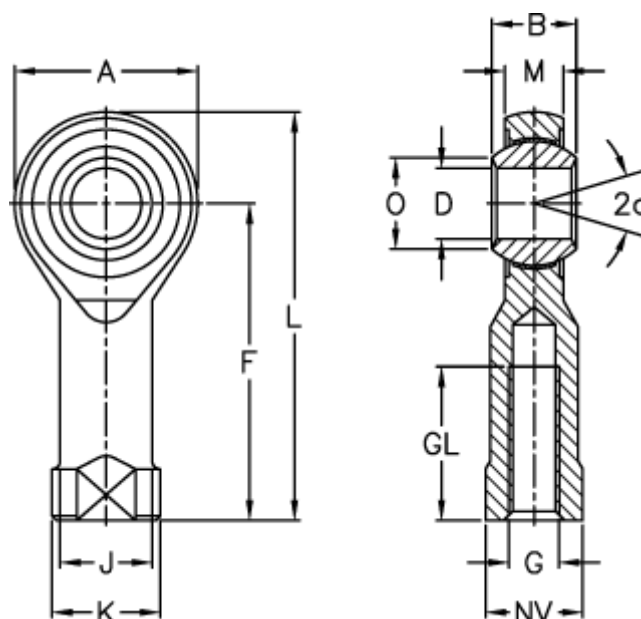

Article number: 03305012125

Description: Fluro Rod End GILOW 12 12x1,25
Without bushing with left-handed thread

Measures

| | | | | |
|---------------------|------------|---------------------|------------------------------|------------------|
| A | = 32 | J | = 17.5 | Weight (g) = 115 |
| a (degrees) | = 13 | K | = 22 | |
| B | = 16 | L | = 66 | |
| D | = 12 | M | = 12 | |
| Dynamic load C (kN) | = 4 | NV | = 19 | |
| F | = 50 | O | = 15.4 | |
| G | = M12x1,25 | Permissible rpm | = Ikke velegnet til rotation | |
| GL | = 22 | Static load C0 (kN) | = 28.5 | |